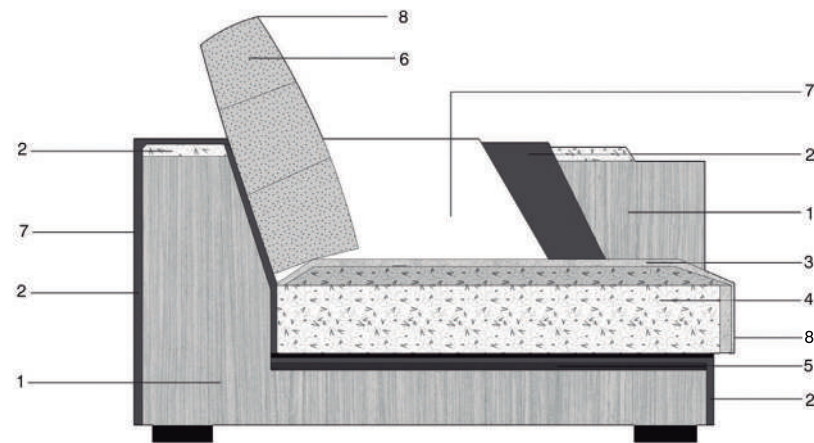

SECCIÓN MODELO :

1. 1: Estructura madera.
2. 2: Poliuretano (libre Cfc ´s) en estructura diferentes densidades superior a 30kg.
3. 3: Fibra Poliester.
4. 4: Poliuretano (libre Cfc ´s) asiento 33k diferentes durezas.
5. 5: Suspension mediante cinchas 80 mm entrecruzadas
6. 6: Relleno de fibra y poliuretano.
7. 7: Forro estructura velour foamizado.
8. 8: Funda interior cojin asiento y resapaldo en textil no tejido.

1. 1: Wooden structure.
2. 2: Polyurethane (Cfc-free) in different densities different densities higher than 30kg.
3. 3: Polyester fibre.
4. 4: Polyurethane (Cfc's free) seat 33k different hardnesses.
5. 5: Suspension by means of 80 mm webbing crisscrossed
6. 6: Fiber and polyurethane padding.
7. 7: Foamised velour structure lining.
8. 8: Inner seat cushion and backrest cover in non-woven textile.

Programa completo BLOW :

Sofá con 2 brazos dos piezas _ sofa 2 armrest two pieces

		longitud/length	440	380	340	280	250
		prof./depth	110	110	110	110	110

Sofá con 2 brazos _ sofa 2 armrest

		longitud/length	250	220	190	170	140
		prof./depth	110	110	110	110	110

Sofá con 1 brazo _ sofa 1 armrest

		longitud/length	250	220	190	160	140	125	110
		prof./depth	110	110	110	110	110	110	110

Sofá sin brazo _ sofa without armrest

		longitud/length	220	190	160	130	110	95	80	65
		prof./depth	110	110	110	110	110	110	110	110

Chaise longue _ chaise longue

		longitud/length	110	110
		prof./depth	220	180

Chaise terminal _ chaise terminal

		longitud/length	130
		prof./depth	160

Pouff _ pouff

		longitud/length	70	70
		alto/high	41	41
		prof./depth	110	70

Cojín de respaldo alto _ cushion back

		longitud/length	95	80	65
		alto/high	50	50	50

Cojín de respaldo bajo _ cushion back low

		longitud/length	95	80	65
		alto/high	40	40	40