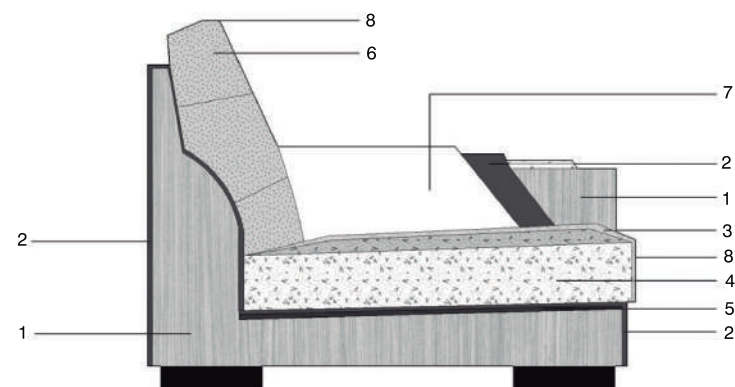

SECCIÓN MODELO :

1. 1: Estructura madera.
2. 2: Poliuretano (libre Cfc ´s) en estructura diferentes densidades superior a 30kg.
3. 3: Fibra Poliester.
4. 4: Poliuretano (libre Cfc ´s) asiento 33k diferentes durezas.
5. 5: Suspension mediante cinchas 80 mm entrecruzadas
6. 6: Relleno de fibra y ppluma.
7. 7: Forro estructura velour foamizado.
8. 8: Funda interior cojin asiento y resapaldo en textil no tejido.

1. 1: Wooden structure.
2. 2: Polyurethane (Cfc-free) in different densities different densities higher than 30kg.
3. 3: Polyester fibre.
4. 4: Polyurethane (Cfc's free) seat 33k different hardnesses.
5. 5: Suspension by means of 80 mm webbing crisscrossed
6. 6: Fibre and feather padding.
7. 7: Foamised velour structure lining.
8. 8: Inner seat cushion and backrest cover in non-woven textile.

Programa completo SUPRA :

Sofá con 2 brazos _ sofa 2 armrest

		longitud/length	262	232	212	192	172
		alto/high	85	85	85	85	85
		prof./depth	100	100	100	100	100

Sofá con 1 brazo _ sofa 1 armrest

		longitud/length	237	207	187	167	147
		alto/high	85	85	85	85	85
		prof./depth	100	100	100	100	100

Chaise longue _chaise longue

		longitud/length	110	110	90	130
		alto/high	85	85	85	85
		prof./depth	200	160	160	130

Rincón _ corner

		longitud/length	100
		alto/high	85
		prof./depth	100

Pouff _ pouff

		longitud/length	120	100	70
		alto/high	40	40	40
		prof./depth	70	100	70