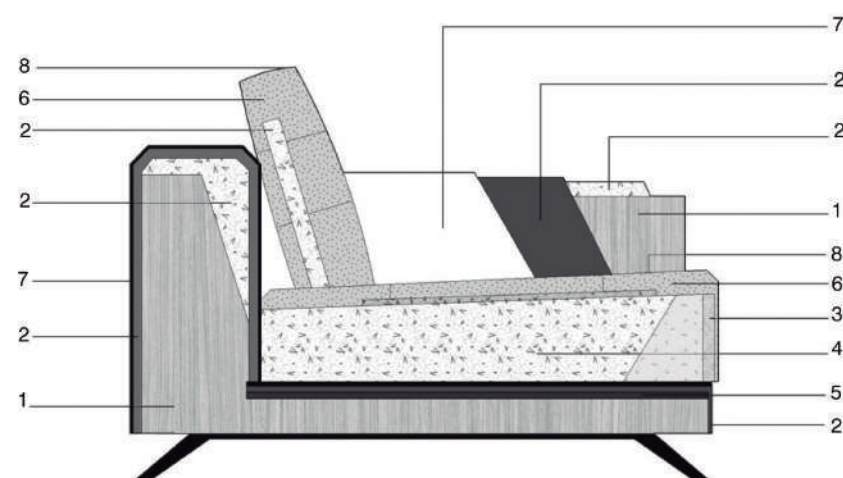

SECCIÓN MODELO :

1. 1: Estructura madera.
  2. 2: Poliuretano (libre Cfc 's) en estructura diferentes densidades superior a 30kg.
  3. 3: Fibra Poliester.
  4. 4: Poliuretano (libre Cfc 's) asiento 35k HR diferentes durezas.
  5. 5: Suspensión mediante cinchas 80 mm entrecruzadas
  6. 6: Pluma blanca esterilizada y fibra al 50%
  7. 7: Forro estructura velour foamizado.
  8. 8: Forro cojines anti-pluma blanco.
1. 1: Wooden structure.
  2. 2: Polyurethane (Cfc-free) in different densities different densities higher than 30kg.
  3. 3: Polyester fibre.
  4. 4: Polyurethane (Cfc's free) seat 35k HR different hardnesses.
  5. 5: Suspension by means of 80 mm webbing crisscrossed
  6. 6: Sterilised white feather and 50% fibre.
  7. 7: Foamised velour structure lining.
  8. 8: White anti-feather cushion lining.

Programa completo VERNON :

Brazos sósas _ armrest

	longitud/length	22	10	25	35
	alto/high	60	60	50	50
	prof./depth	105	105	105	105

Módulo sofá _ sofa module

	longitud/length	212	192	172	152
	alto/high	60	60	60	60
	prof./depth	105	105	105	105

	longitud/length	132	106	96	86	76
	alto/high	60	60	60	60	60
	prof./depth	105	105	105	105	105

Módulo sofá con plataforma lateral 45 cm _ sofa module with lateral platform

	longitud/length	257	237	217	197
	alto/high	60	60	60	60
	prof./depth	105	105	105	105

	longitud/length	177	151	141	131	121
	alto/high	60	60	60	60	60
	prof./depth	105	105	105	105	105

Módulo sofá con plataforma lateral 45 cm , con brazo corto de 10 cm _ sofa module with lateral platform and arm

	longitud/length	257	237	217	197
	alto/high	60	60	60	60
	prof./depth	105	105	105	105

	longitud/length	177	151	141	131	121
	alto/high	60	60	60	60	60
	prof./depth	105	105	105	105	105

Rincón _ corner

	longitud/length	105
	alto/high	60
	prof./depth	105

Rincón abierto _ open corner

	longitud/length	105
	alto/high	60
	prof./depth	105

Terminal _ terminal

	longitud/length	197	177	151
	alto/high	60	60	50
	prof./depth	105	105	105

Chaise terminal _ chaise terminal

	longitud/length	219	199	173
	alto/high	60	60	50
	prof./depth	105	105	105

Chaise brazo 22 cm _ chaise armrest 22 cm

	longitud/length	118	98
	alto/high	60	60
	prof./depth	167	167

Chaise brazo 10 cm _ chaise armrest 10 cm

	longitud/length	96	86
	alto/high	60	60
	prof./depth	167	167

Chaise con plataforma y brazo corto 10 cm _chaise with platform and arm

	longitud/length	131	121
	alto/high	60	60
	prof./depth	167	167

Pouff con plataforma _ pouf with platform

	longitud/length	150	115	115
	alto/high	42	42	42
	prof./depth	105	105	70

Pouff _ pouff

	longitud/length	105	105	70
	alto/high	42	42	42
	prof./depth	105	70	70

Cojines de respaldo y auxiliares :

Cojín de respaldo con mecanismo _ cushion back with mechanism

	longitud/length	105	95	85	75	65
	alto/high	63	63	63	63	63

Cojín de respaldo _ cushion back

	longitud/length	105	95	85	75	65	55
	alto/high	50	50	50	50	50	50

Cojín de respaldo con rulo _ cushion back with roll

	longitud/length	105	95	85	75	65
	alto/high	58	58	58	58	58

Cojines auxiliares _ cushions

	longitud/length	65	50	55	45
	alto/high	50	50	30	45