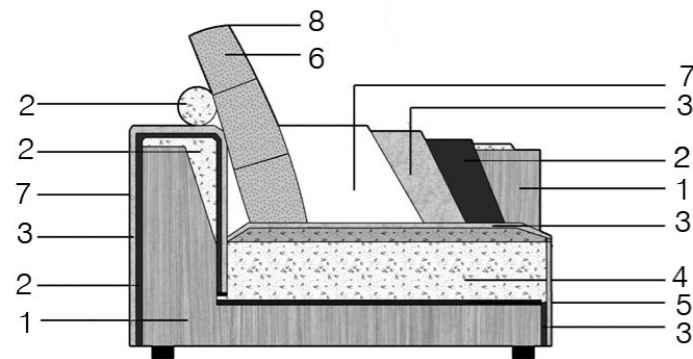

SECCIÓN MODELO :

1. 1: Estructura madera.
2. 2: Poliuretano (libre Cfc ´s) en estructura diferentes densidades superior a 30kg.
3. 3: Fibra Poliester.
4. 4: Poliuretano (libre Cfc ´s) asiento 35k HR diferentes durezas.
5. 5: Suspension mediante cinchas 80 mm entrecruzadas
6. 6: Pluma blanca esterilizada y fibra al 50%
7. 7: Forro estructura velour foamizado.
8. 8: Forro cojines antipluma blanco.

1. 1: Wooden structure.
2. 2: Polyurethane (Cfc-free) in different densities different densities higher than 30kg.
3. 3: Polyester fibre.
4. 4: Polyurethane (Cfc's free) seat 35k HR different hardnesses.
5. 5: Suspension by means of 80 mm webbing crisscrossed
6. 6: Sterilised white feather and 50% fibre.
7. 7: Foamised velour structure lining.
8. 8: White anti-feather cushion lining.

Altura de sentada _ 40 cm

Altura amazon _ 62 cm

Altura pata _ 3 cm

Programa completo TROY :

Sofas sin brazos _ sofas without armrests

longitud/length	212	192	172	152	132
alto/high	62	62	62	62	62
prof./depth	106	106	106	106	106

Módulos sin brazos _ modules without armrests

longitud/length	106	96	86	76
alto /high	62	62	62	62
prof./depth	106	106	106	106

Sofas 1 brazo de 25 cm _ sofas 1 armrest 25 cm

longitud/length	237	217	197	177	157
alto/high	62	62	62	62	62
prof./depth	106	106	106	106	106

Modulos 1 brazo de 25 cm _ modules 1 armrest 25 cm

longitud/length	131	121	111	101
alto/high	62	62	62	62
prof./depth	106	106	106	106

Sofas con 2 brazos de 25 cm _ sofas with 2 armrests 25 cm

longitud/length	262	242	222	202	182
alto/high	62	62	62	62	62
prof./depth	106	106	106	106	106

Modulos Chaise _ chaise armrest 25 cm

longitud/length	157	131	111
alto/high	62	62	62
prof./depth	106	106	106

Terminal _ terminal

longitud/length	194	174	154
alto/high	62	62	62
prof./depth	105	105	105

Terminal chaise _ chaise terminal

longitud/length	219	199	179
alto/high	62	62	62
prof./depth	105	105	105

Módulos chaise trapecio _ modules chaise trapeze

longitud/length	260	230
alto/high	62	62
prof./depth	160	150

Modulos Chaise Trapecio CON BRAZO _ modules chaise trapeze with armrest

longitud/length	285	255
alto/high	62	62
prof./depth	160	150

Pouff _ pouf

longitud/length	106	106	106	70	152	132	106	96
alto/high	41	41	41	41	41	41	41	41
prof./depth	106	70	50	70	83	83	83	83

Cojines de respaldo y auxiliares :

Cojín de respaldo con mecanismo _ cushion back with mechanism

longitud/length	105	95	85	75	65
alto/high	63	63	63	63	63

Cojín de respaldo con rulo _ cushion back with roll

longitud/length	105	95	85	75	65
alto/high	50	50	50	50	50