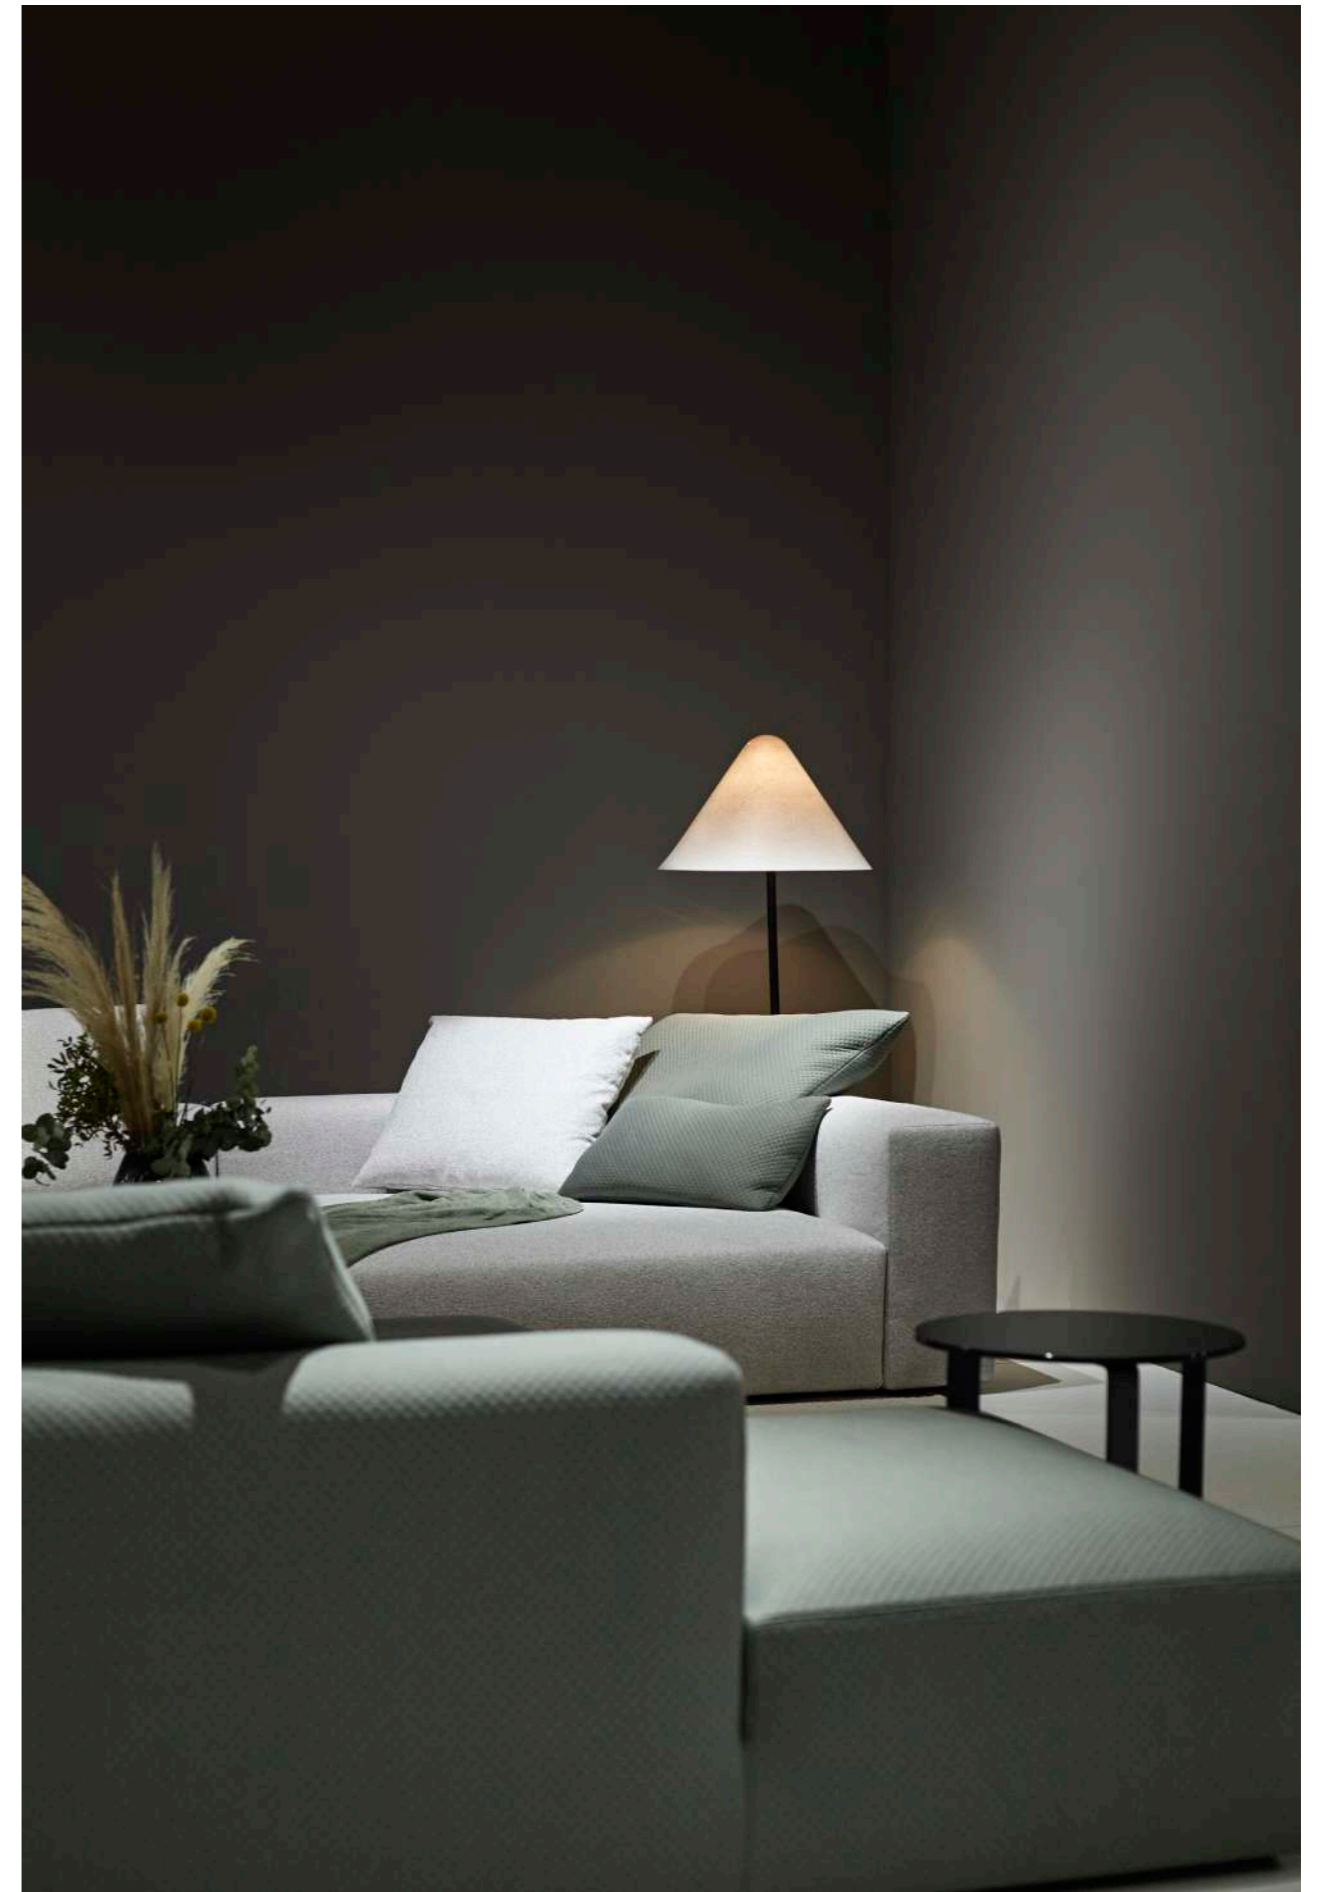

Forma y espacio, sencillez y libertad absoluta: estos son los pensamientos que han guiado el proyecto Troy.

En el modelo Troy el asiento va integrado en la estructura de madera con suspensión de cinchas de alta calidad, el contraste entre el rigor del asiento en bloque de poliuretano en diferentes durezas (libre de Cfc´s) y la comodidad de sus respaldos en pluma y fibra al 50% hacen de Troy una línea de sofás singular, piezas de volumen contundente con multitud de posibilidades.

El modelo Troy es completamente desenfundable.

(EN) Form and space, simplicity and absolute freedom: these are the thoughts that guided the Troy project.

In the Troy model, the seat is integrated into the wooden structure with high quality webbing suspension, the contrast between the rigour of the seat in polyurethane block in different hardnesses (CFC-free) and the comfort of its backrests in feather and 50% fibre make Troy a singular line of sofas, pieces of forceful volume with a multitude of possibilities.

The Troy model has completely removable covers.