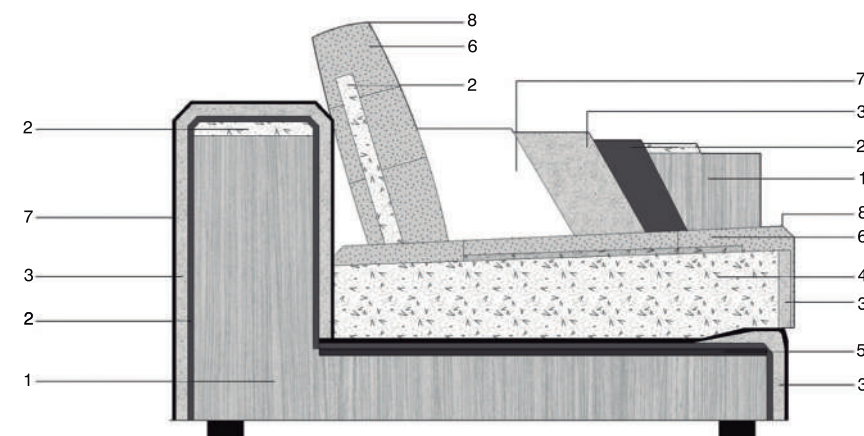

SECCIÓN MODELO :

1. 1: Estructura madera.
  2. 2: Poliuretano (libre Cfc ´s) en esctructura diferentes densidades superior a 30kg.
  3. 3: Fibra Poliester.
  4. 4: Poliuretano (libre Cfc ´s) asiento 35k HR diferentes durezas.
  5. 5: Suspension mediante cinchas 80 mm entrecruzadas
  6. 6: Pluma blanca esterilizada y fibra al 50%
  7. 7: Forro estructura velour foamizado.
  8. 8: Forro cojines anti-pluma blanco.
2. 1: Wooden structure.
   2: Polyurethane (Cfc-free) in different densities different densities higher than 30kg.
   3: Polyester fibre.
   4: Polyurethane (Cfc's free) seat 35k HR different hardnesses.
   5: Suspension by means of 80 mm webbing crisscrossed
   6: Sterilised white feather and 50% fibre.
   7: Foamised velour structure lining.
   8: White anti-feather cushion lining.

Programa completo MOVING :

Brazos sófas _ armrest

longitud/length	26	28	16	18
alto/high	60	50	60	50
prof./depth	104/94	104/94	104/94	104/94

Pouff _ pouff

longitud/length	104	104	70
alto/high	43	43	43
prof./depth	104	70	70

Módulo sofá _ sofa module

longitud/length	212	192	172	152	132
alto/high	60	60	60	60	60
prof./depth	104/94	104/94	104/94	104/94	104/94

longitud/length	106	96	86	76	66
alto/high	60	60	60	60	60
prof./depth	104/94	104/94	104/94	104/94	104/94

Brazos chaise longue _ chaise longue armrest

longitud/length	28	18
alto/high	50	50
prof./depth	172/162	172/162

Módulo chaise longue _ chaise module

longitud/length	104	78
alto/high	60	60
prof./depth	172/162	172/162

módulo terminal _ terminal module

longitud/length	194	174	154
alto/high	60	60	60
prof./depth	104/94	104/94	104/94

módulo rincón _ corner module

longitud/length	104/94
alto/high	60
prof./depth	104/94

Cojines de respaldo y auxiliares :

Cojín de respaldo con mecanismo _ cushion back with mechanism

longitud/length	105	95	85	75	65
alto/high	63	63	63	63	63

Cojín de respaldo _ cushion back

longitud/length	105	95	85	75	65	55
alto/high	50	50	50	50	50	50

Cojín de respaldo con rulo _ cushion back with roll

longitud/length	105	95	85	75	65
alto/high	50	50	50	50	50

Cojines auxiliares _ cushions

longitud/length	65	50	55	45
alto/high	50	50	30	45