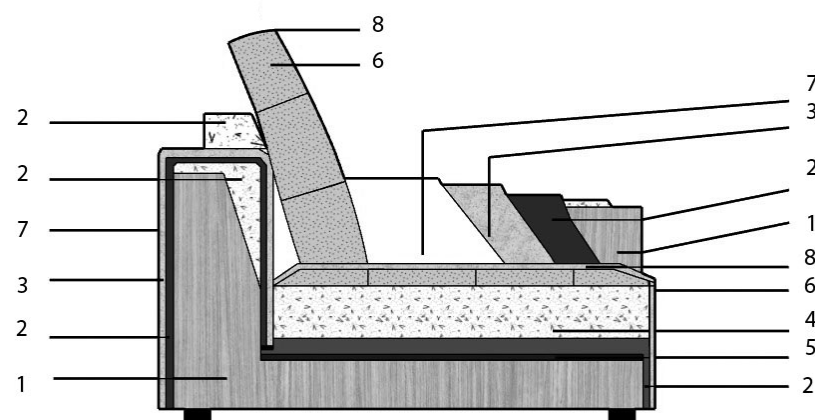

SECCIÓN MODELO :

1. 1: Estructura madera.
2. 2: Poliuretano (libre Cfc ´s) en estructura diferentes densidades superior a 30kg.
3. 3: Fibra Poliester.
4. 4: Poliuretano (libre Cfc ´s) asiento 55k HR diferentes durezas.
5. 5: Suspensión mediante cinchas 80 mm entrecruzadas
6. 6: Pluma blanca esterilizada y fibra al 50%
7. 7: Forro estructura velour foamizado.
8. 8: Forro cojines anti-pluma blanco.

1. 1: Wooden structure.
2. 2: Polyurethane (Cfc-free) in different densities different densities higher than 30kg.
3. 3: Polyester fibre.
4. 4: Polyurethane (Cfc's free) 55k HR seat. different hardnesses.
5. 5: Suspension by means of 80 mm webbing crisscrossed
6. 6: Sterilised white feather and 50% fibre.
7. 7: Foamised velour structure lining.
8. 8: White anti-feather cushion lining.

Programa completo CALM :

Sofá 2 brazos _ sofa 2 armrest

longitud/length	268	248	228	208	188
alto/high	87	87	87	87	87
prof./depth	107	107	107	107	107

Sofá 1 brazo _ sofa 1 armrest

longitud/length	240	220	200	180
alto/high	87	87	87	87
prof./depth	107	107	107	107

Sofá 1 brazo COMO RESPALDO _ sofa 1 armrest like back

longitud/length	240	220	200	180
alto/high	87	87	87	87
prof./depth	107	107	107	107

Sofá SIN brazos _ sofa without armrest

longitud/length	212	192	172	152
alto/high	87	87	87	87
prof./depth	107	107	107	107

Modulos SIN brazos 1 cojin de asiento _ sofa without armrest 1 seat

longitud/length	132	106	96	86	76
alto/high	87	87	87	87	87
prof./depth	107	107	107	107	107

Modulos 1 brazo 1 cojin de asiento _ modules 1 armrest 1 seat

longitud/length	160	134	124	114	104
alto/high	87	87	87	87	87
prof./depth	107	107	107	107	107

Rincón _ corner

longitud/length	107
alto/high	87
prof./depth	107

Pouff _ pouff

longitud/length	107	107	70
alto/high	41	41	41
prof./depth	107	70	70

TERMINAL 1 cojin de asiento _ terminal 1 seat

longitud/length	194	174	154
alto/high	87	87	87
prof./depth	107	107	107

Modulos 1 brazo 1 cojin de asiento _ modules 1 armrest 1 seat

longitud/length	220	200	180
alto/high	87	87	87
prof./depth	107	107	107